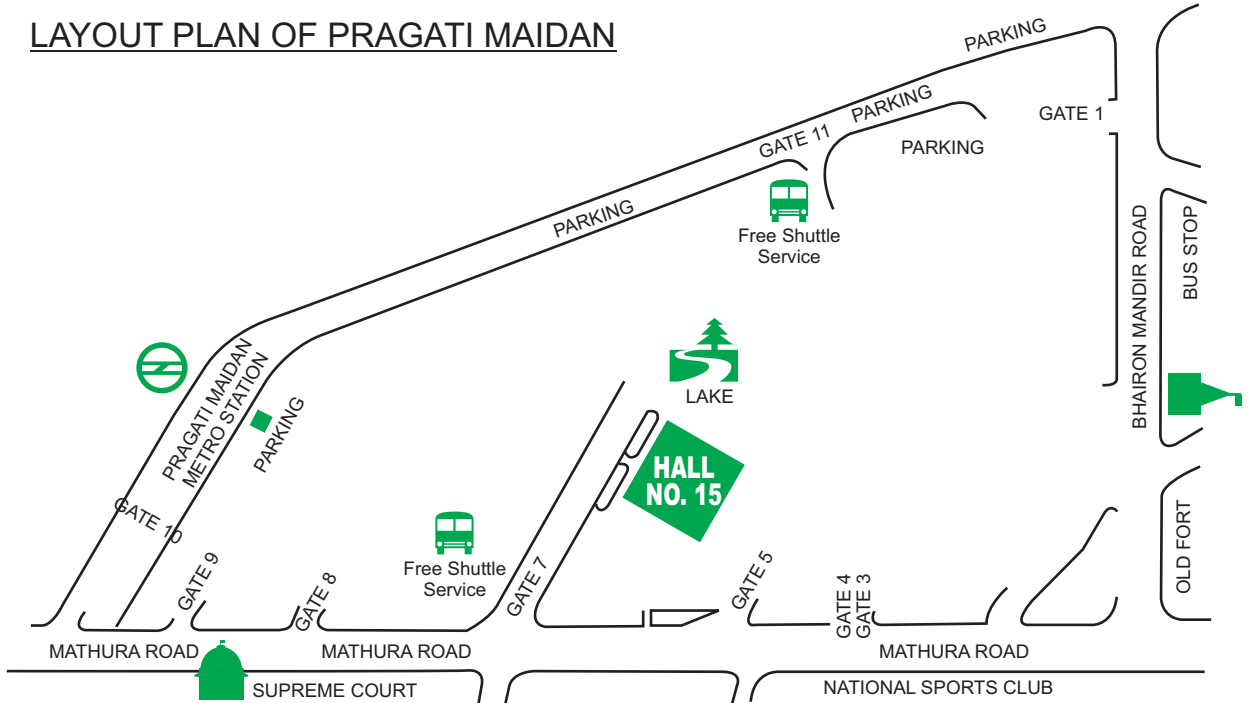

# LAYOUT PLAN OF PRAGATI MAIDAN

Free Shuttle Available on Gate No. 7 & 11

Parking available at Gate No. 1 & Pragati Maidan Metro Station